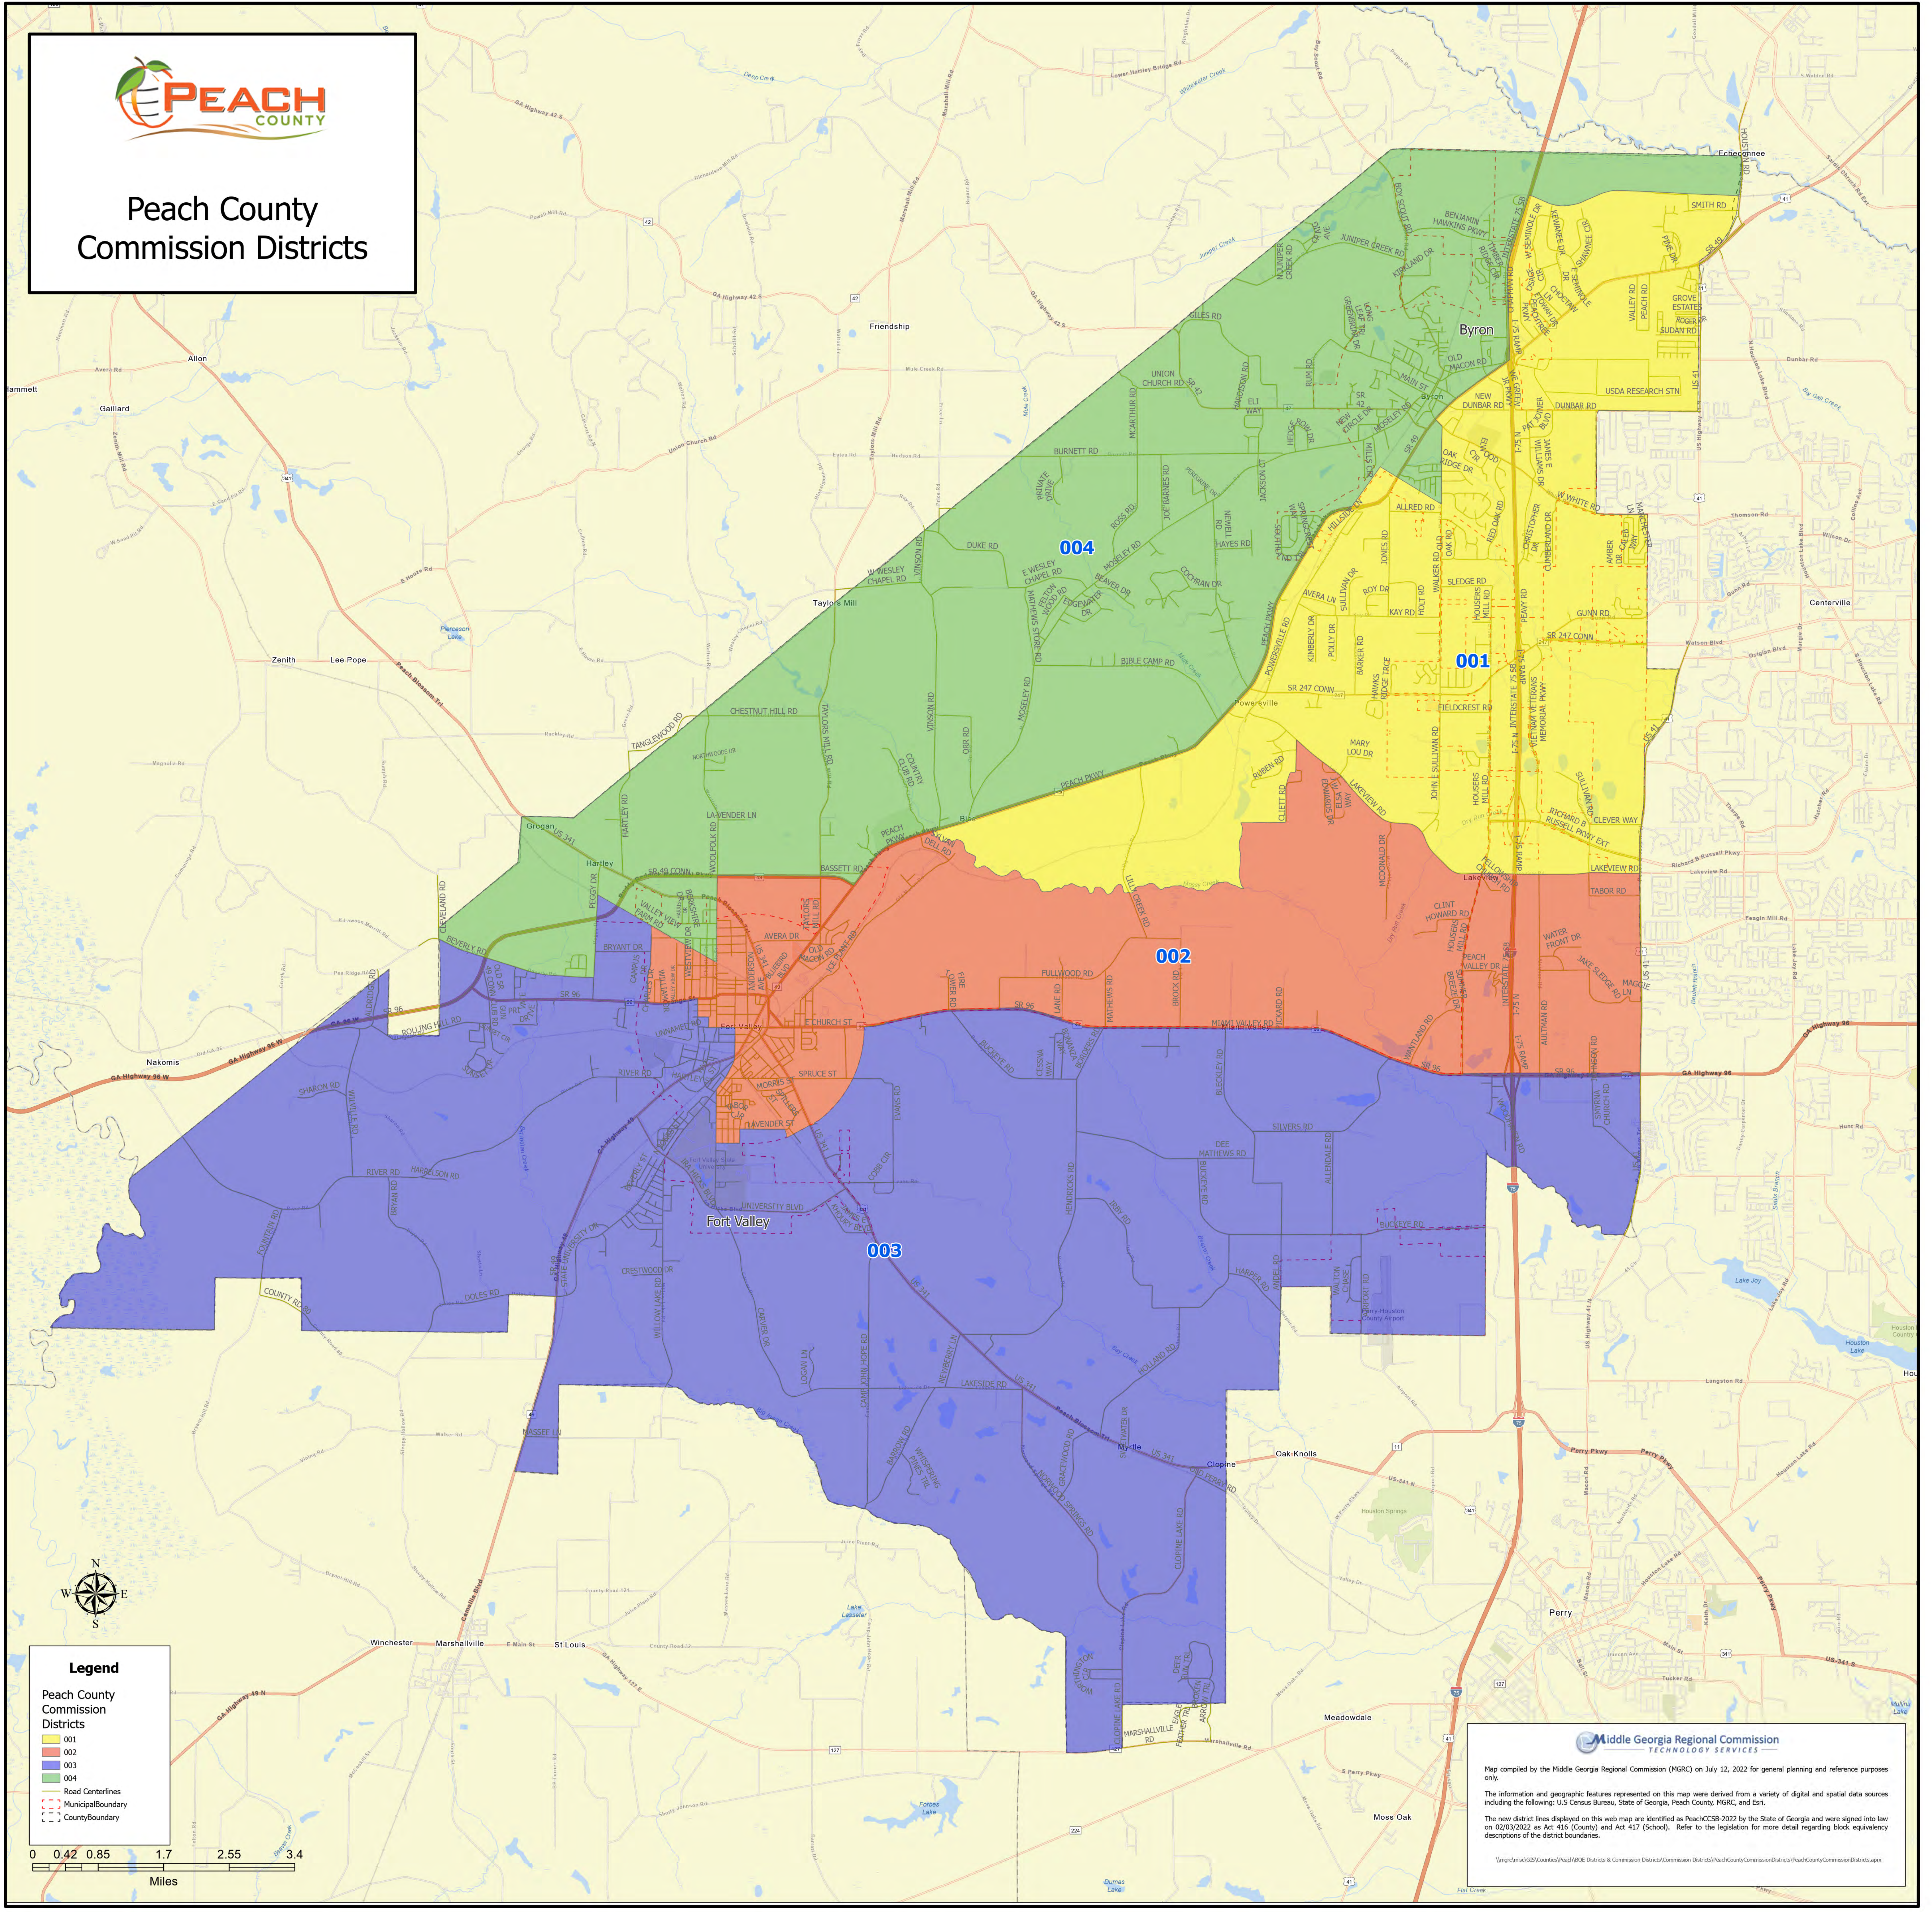

Peach County Commission Districts

Legend

Peach County Commission Districts

- 001
- 002
- 003
- 004

— Road Centerlines

--- Municipal Boundary

--- County Boundary

Middle Georgia Regional Commission
TECHNOLOGY SERVICES

Map compiled by the Middle Georgia Regional Commission (MGRC) on July 12, 2022 for general planning and reference purposes only.

The information and geographic features represented on this map were derived from a variety of digital and spatial data sources including the following: U.S. Census Bureau, State of Georgia, Peach County, MGRC, and Esri.

The new district lines displayed on this web map are identified as PeachCCSR-2022 by the State of Georgia and were signed into law on 02/03/2022 as Act 416 (County) and Act 417 (School). Refer to the legislation for more detail regarding block equivalency descriptions of the district boundaries.